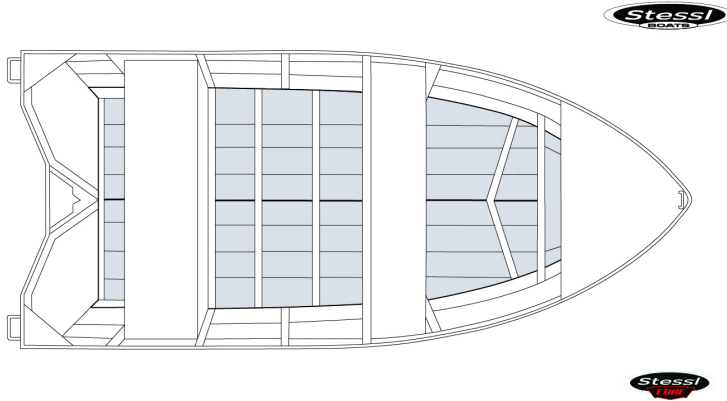

Dare Devil
3.00M DAREDEVIL DINGHY

Diagram shows standard features and general configuration. Proportions will vary for each model. This drawing is not to scale. Measurements and weights subject to variation and should be used as a guide only.

Specs

Length Overall	3.00m
Beam	1.42m
Depth	0.55m
Bottom Sheet	1.6mm
Side Sheet	1.6mm
Transom	Long Shaft
Weight (boat only)	65kg
Horsepower Rec.	6Hp
Horsepower Max	6hp
Pax	2 ppl
Series Tab Name	3.00m

Popular Options

- Side pockets
- Bow rails
- Side rails
- Drop in carpeted floor
- Rear step and rails
- Paint internal and external

Boat Features

- 1.6mm pressed bottom sheets
- 1.6mm pressed side sheets
- Flat foredeck
- Foam filled thwart seats x 2
- Port side tank rack
- Anchor shelf with tie off point
- Rowlock holders x 2
- Bow handle
- Rear handles
- Double bow eye
- Flotation
- Bungs
- Gunwale rubber insert
- Motor board
- Stickers
- Australian builders plate