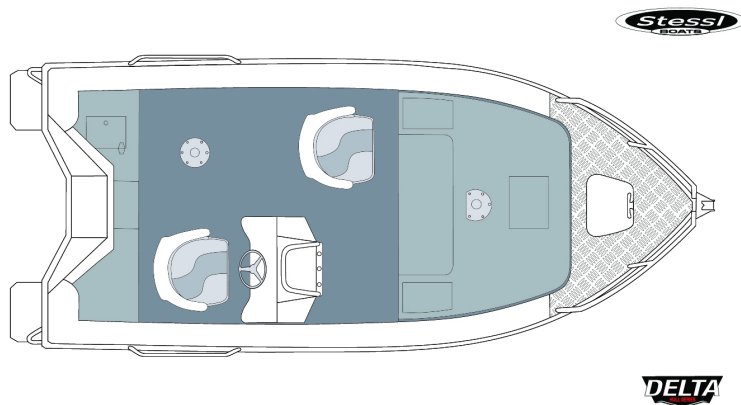

Apache Pro Side Console
440 APACHE PRO SIDE CONSOLE

Diagram shows standard features and general configuration. Proportions will vary for each model. This drawing is not to scale. Measurements and weights subject to variation and should be used as a guide only.

Specs

Length Overall	4.6m
Length Bow to Transom	4.4m
Beam	2.05
Depth	1.1m
Bottom Sheet	3mm 5052 Marine Grade
Side Sheet	3mm 5052 Marine Grade
Transom	Long Shaft
Weight (boat only)	385kg
Horsepower Rec.	60hp
Horsepower Max	60hp
Pax	5 ppl
Series Tab Name	440

Popular Options

- Electric motor mount
- Bimini
- Rod locker
- Two tone paint

Standard Features

- Sports side console
- SeaStar Xtreme mechanical steering
- Gussi sports steering wheel
- Scalloped checker plate foredeck
- Large front casting deck with storage
- Rear casting deck
- Fully welded extruded side decks
- Motor well
- Rear step and rail x 2
- Pedestal mounted stessl folding seats x 2
- Plug in seat positions x 4
- Fully carpeted chine to chine floor
- Underfloor foam flotation
- 100 ltr live well plumbed
- Live bait tank plumbed
- Aluminium anchor well
- Wiring harness and battery switch
- Captains Pack
- RAILBLAZA TracLoader Coaming
- 12v bilge pump
- LED navigation lights
- Battery box
- Low bow rails with bow roller
- Short side rails
- Side pockets x 2
- Battery & fuel tank rack
- Gunwale rubber
- Transducer bracket
- Rear handles
- Drain bungs x 2
- Transom strut
- Bilge pump bracket
- Welded deck cleat
- Large bow eye
- Painted white
- Custom stripes & decals
- Australian builders plate