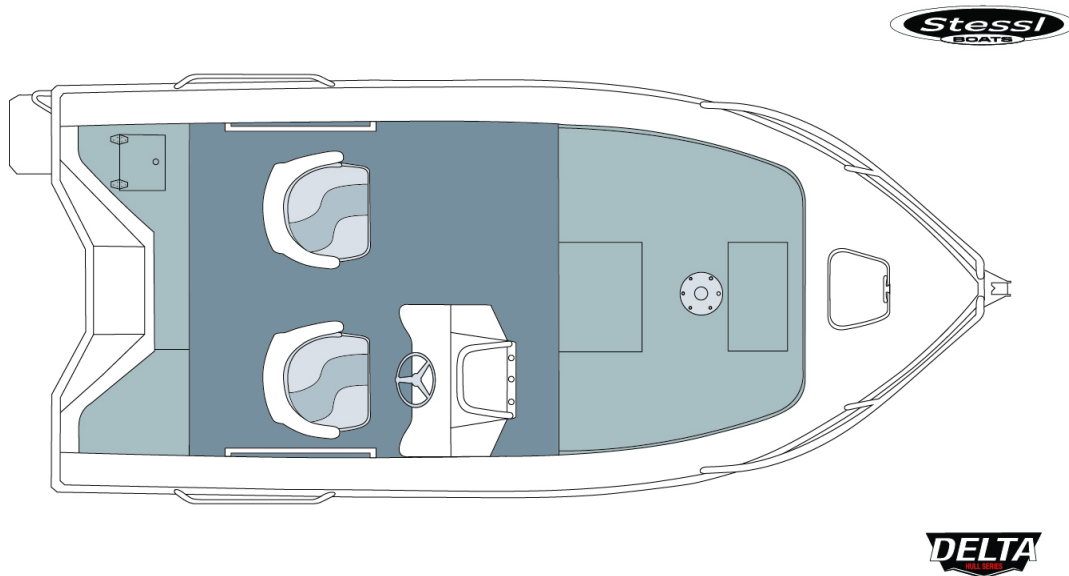

440 WARRIOR

Diagram shows standard features and general configuration. Proportions will vary for each model. This drawing is not to scale. Measurements and weights subject to variation and should be used as a guide only.

Specs

Length

Length
Transom

Beam

Depth

Bottom

Side Sh

Transom

Weight

Horsepower

Horsepower

Pax

Series 1

Popular

Standard Features

- Large Front Casting Platform With Storage
- Rear Casting Platform
- Satin Black Sports Side Console
- Seastar Xtreme Mechanical Steering
- Fully Welded Extruded Side Decks
- Fully Welded Under Gunwale
- Motor Well
- Live Bait Tank Plumbed
- Pedestal Folding Seats X 2
- Led Navigation Lights
- Battery Box
- Aluminum Anchor Well
- Battery Tray In Casting Deck
- 12v Bilge Pump
- Led Navigation Lights
- Battery Box
- Battery & Fuel Tank Rack
- Unpainted
- Electric
- 100 ltr
- Two tc
- Under
- Paint