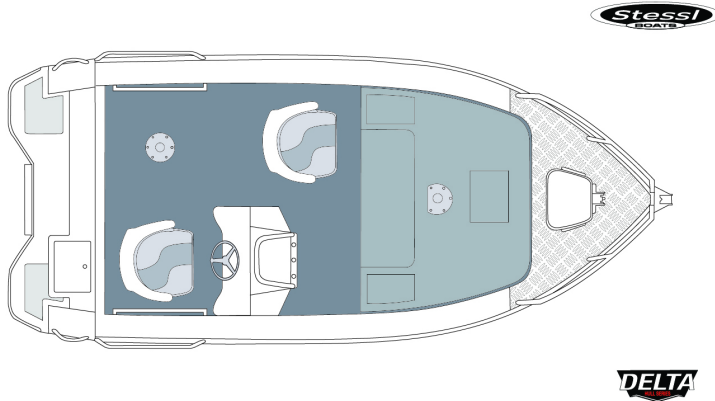

Apache Pro Side Console

480 APACHE PRO SIDE CONSOLE

Diagram shows standard features and general configuration. Proportions will vary for each model. This drawing is not to scale. Measurements and weights subject to variation and should be used as a guide only.

Specs

Length Overall	5.0m
Length Bow to Transom	4.8m
Beam	2.2m
Depth	1.2m
Bottom Sheet	3mm 5052 Marine Grade
Side Sheet	3mm 5052 Marine Grade
Transom	L/S
Weight (boat only)	470kg
Horsepower Rec.	90hp
Horsepower Max	90hp
Pax	5 ppl
Max Transom Weight	240KG
Series Tab Name	480

Standard Features

- Sports side console
- SeaStar Xtreme mechanical steering
- Gussi sports steering wheel
- Scalloped checker plate foredeck
- Large front casting deck with storage
- Full height rear transom
- Fully welded extruded side decks
- Rear boarding platform
- Pedestal mounted stessl folding seats x 2
- Plug in seat positions x 4
- Fully carpeted chine to chine floor
- Underfloor foam flotation
- 80 ltr underfloor fuel tank
- 100 ltr live well plumbed
- Live bait tank plumbed
- Aluminium anchor well
- Wiring harness and battery switch
- 12v bilge pump
- RAILBLAZA TracLoader Coaming
- LED navigation lights
- Battery box
- Low bow rails with bow roller
- Short side rails
- Side pockets x 2
- Battery & fuel tank rack
- Gunwale rubber
- Transducer bracket
- Rear handles
- Drain bungs x 2
- Transom strut
- Bilge pump bracket
- Welded deck cleat
- Large bow eye
- Painted white
- Custom stripes & decals
- Australian builders plate
- Captains Pack