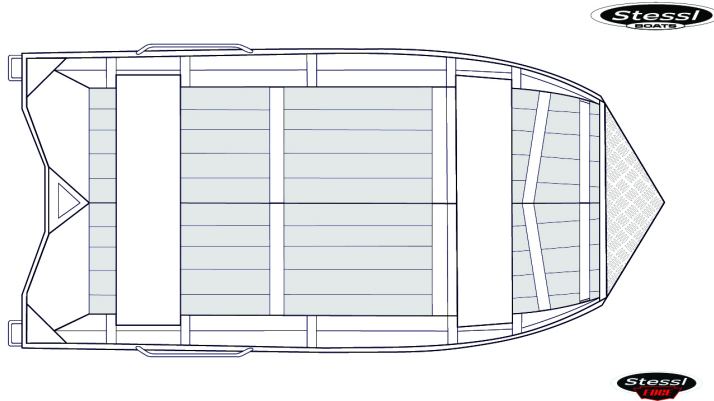

Vagabond

3.00M VAGABOND V-BOW PUNT

Diagram shows standard features and general configuration. Proportions will vary for each model. This drawing is not to scale. Measurements and weights subject to variation and should be used as a guide only.

Specs

Length Overall	3.00m
Beam	1.50m
Depth	0.60m
Bottom Sheet	1.6mm
Side Sheet	1.6mm
Transom	Long Shaft
Weight (boat only)	65kg
Horsepower Rec.	6Hp
Horsepower Max	10hp
Pax	2 ppl
Series Tab Name	3.00m

Boat Features

- 1.6mm pressed bottom sheets
- 1.6mm pressed side sheets
- Flat Foredeck
- Foam filled thwart seats x 2
- Port side tank Rack
- Anchor shelf with tie off point
- rowlock holders x 2
- Bow handle
- Rear handles
- Double bow eye
- Flotation
- Bungs
- Gunwale rubber insert
- Motor board
- Stickers
- Australian builders plate