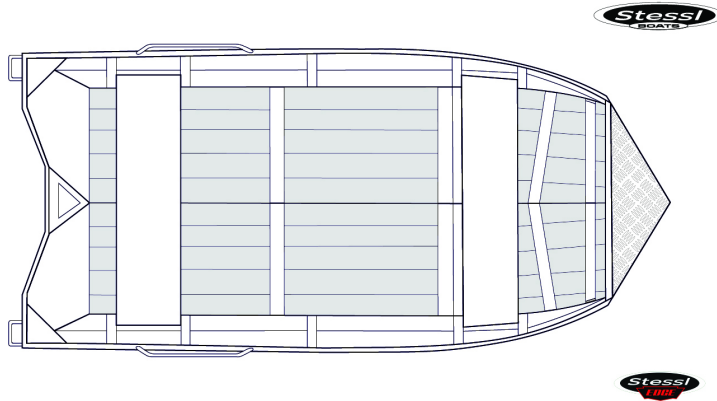

## 3.40M VAGABOND V-BOW PUNT

Diagram shows standard features and general configuration. Proportions will vary for each model. This drawing is not to scale. Measurements and weights subject to variation and should be used as a guide only.

## Specs

<b>Length Overall</b>	3.40m
<b>Beam</b>	1.50m
<b>Depth</b>	0.65m
<b>Bottom Sheet</b>	1.6mm
<b>Side Sheet</b>	1.6mm
<b>Transom</b>	Long Shaft
<b>Weight (boat only)</b>	75kg
<b>Horsepower Rec.</b>	10hp
<b>Horsepower Max</b>	15hp
<b>Pax</b>	3 ppl
<b>Series Tab Name</b>	3.40m

## Boat Features

- 1.6mm pressed bottom sheets
- 1.6mm pressed side sheets
- Flat foredeck
- Foam filled thwart seats x 2
- Port side tank rack
- Anchor self with tie off point
- Rowlock holders x2
- Bow handle
- Rear handles
- Double bow eye
- Flotation
- Bungs
- Gunwale rubber insert
- Motor Board
- Stickers
- Australian Builders Plate