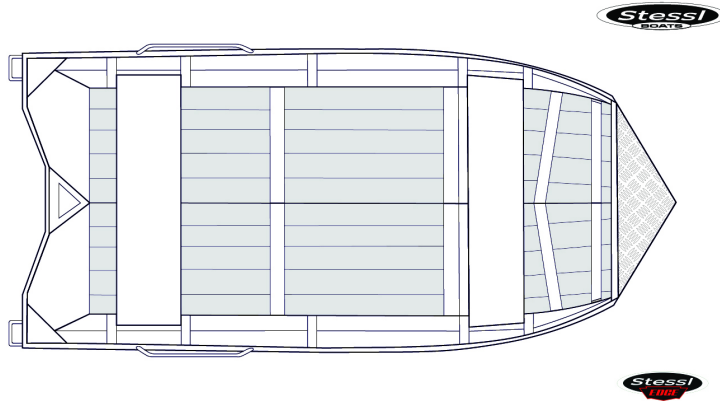

## 3.70M VAGABOND V-BOW PUNT

Diagram shows standard features and general configuration. Proportions will vary for each model. This drawing is not to scale. Measurements and weights subject to variation and should be used as a guide only.

## Specs

Length Overall	3.70m
Beam	1.50m
Depth	0.65m
Bottom Sheet	1.6mm
Side Sheet	1.6mm
Transom	Long Shaft
Weight (boat only)	80kg
Horsepower Max	20hp
Pax	3 ppl
Series Tab Name	3.70m

## Boat Features

- 1.6mm pressed side sheets
- Flat foredeck
- Foam filled thwart seats x 2
- Port Side Tank Rack
- Anchor shelf with tie off point
- Rowlock Holders x 2
- Bow handle
- Rear handles
- Double bow eye
- Floatation
- Bungs
- Gunwale rubber insert
- Motor board
- Stickers
- Australian Builders Plate