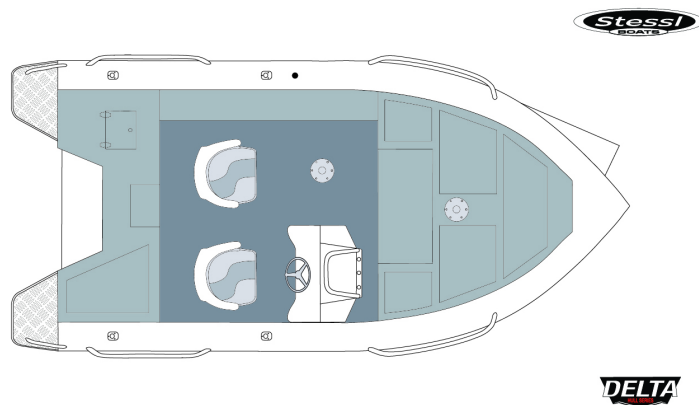

Edgetracker Tournament Pro Side Console

4.55M EDGETRACKER TOURNAMENT PRO SIDE CONSOLE

Specs

Length Overall	4.55m
Beam	2.05m
Depth	0.90m
Bottom Sheet	3mm 5052 Marine Grade
Side Sheet	3mm 5052 Marine Grade
Transom	LS
Weight (boat only)	415kg
Horsepower Rec.	75hp
Horsepower Max	75hp
Pax	4 ppl
Series Tab Name	4.55m

Diagram shows standard features and general configuration. Proportions will vary for each model. This drawing is not to scale. Measurements and weights subject to variation and should be used as a guide only.

Standard Options

- Extreme Steering Kit
- Wiring Loom Kit
- Battery Shelf
- 80 Ltr Fuel Tank
- Deck Fuel Filler
- Fuel Sender
- Breather & Hoses
- Soft Tail Transom
- Bilge Pump
- Navigation Lights
- Switch Panel
- Steering Wheel
- 2x Pedestal Seats
- 3x Seat Sockets
- Rear and Bow Rails
- Rear Step and rails x 2
- Side Decks
- Anchor Locker
- Bungs x3
- RAILBLAZA TracLoader Coaming
- Motor Board
- 2x Rod Holders
- Bow Sprit and Roller
- Gunwale Rubber
- Transducer Bracket
- Underfloor Flotation
- Decals
- Carpeted Floor
- Painted White (Standard)
- Side Console
- Windscreen
- 25 Ltr Rear Live Bait Tank
- 100 Ltr Live Well Tank – Front & Amp
- Electric Bow Mount;
- Casting Deck
- Rod Locker (Port Side)
- Rear Casting Deck
- Bow Eye
- Captains Pack