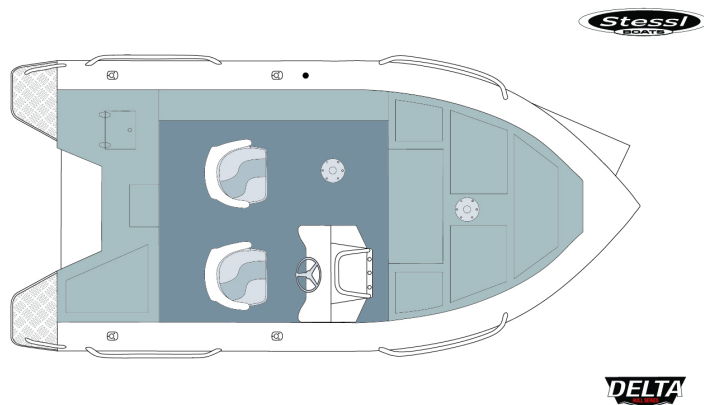

Edgetracker Tournament Pro Side Console

4.85M EDGETRACKER TOURNAMENT PRO SIDE CONSOLE

Diagram shows standard features and general configuration. Proportions will vary for each model. This drawing is not to scale. Measurements and weights subject to variation and should be used as a guide only.

Specs

Length Overall	4.85m
Length Bow to Transom	4.85m
Beam	2.10m
Depth	0.90m
Bottom Sheet	3mm 5052 Marine Grade
Side Sheet	3mm 5052 Marine Grade
Transom	LS
Weight (boat only)	440kg
Horsepower Rec.	80hp
Horsepower Max	90hp
Pax	5 ppl
Series Tab Name	4.85

Standard Options

- Extreme Steering Kit
- Wiring Loom Kit
- Battery Shelf
- 50 Ltr Fuel Tank
- Deck Fuel Filler
- Fuel Sender
- Breather & Hoses
- Soft Tail Transom
- Bilge Pump
- Navigation Lights
- Switch Panel
- Steering Wheel
- 2x Pedestal Seats
- 3x Seat Sockets
- Rear steps and rails x 2
- Rear and Bow Rails
- Side Decks
- Anchor Locker
- Bungs x3
- 50 Lt fuel tank
- RAILBLAZA TracLoader Coaming
- Motor Board
- 2x Rod Holders
- Bow Sprit and Roller
- Gunwale Rubber
- Transducer Bracket
- Flotation (Underfloor)
- Graphics (Stickers)
- Carpeted Floor
- Painted White (Standard)
- Side Console
- Windscreen
- 25 Ltr Rear Live Bait Tank
- 100 Ltr Live Well Tank – Front & Amp
- Electric Bow Mount; Fittings
- Casting Deck
- Rod Locker (Port Side)
- Rear Casting Deck
- Bow Eye
- Captains Pack