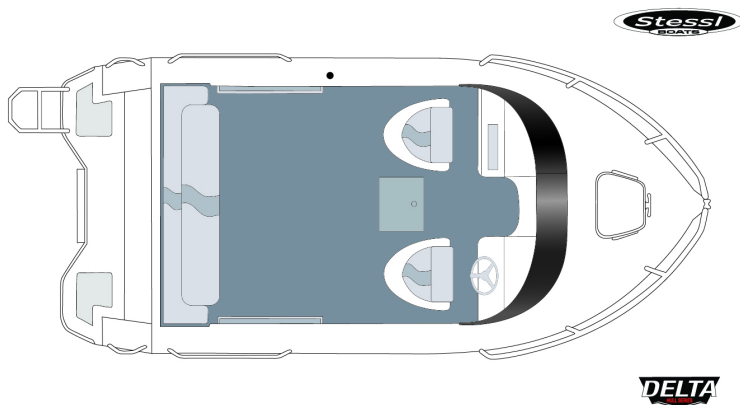

## 440 SPORTSMAN RUNABOUT

Diagram shows standard features and general configuration. Proportions will vary for each model. This drawing is not to scale. Measurements and weights subject to variation and should be used as a guide only.

## Specs

|                              |                       |
|------------------------------|-----------------------|
| <b>Length Overall</b>        | 4.60m                 |
| <b>Length Bow to Transom</b> | 4.45m                 |
| <b>Beam</b>                  | 2.05m                 |
| <b>Depth</b>                 | 1.05m                 |
| <b>Bottom Sheet</b>          | 3mm 5052 Marine Grade |
| <b>Side Sheet</b>            | 3mm 5052 Marine Grade |
| <b>Transom</b>               | LS                    |
| <b>Weight (boat only)</b>    | 300kg                 |
| <b>Horsepower Rec.</b>       | 50hp                  |
| <b>Horsepower Max</b>        | 60hp                  |
| <b>Pax</b>                   | 4 ppl                 |
| <b>Series Tab Name</b>       | 440                   |