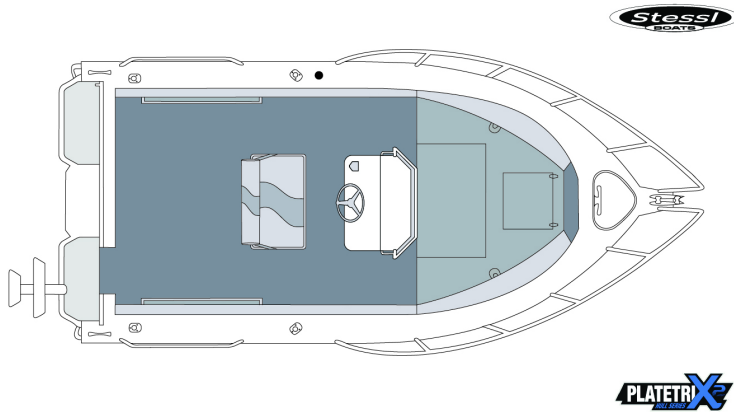

## 490 TROPHY CENTRE CONSOLE

Diagram shows standard features and general configuration. Proportions will vary for each model. This drawing is not to scale. Measurements and weights subject to variation and should be used as a guide only.

Diagram shows standard features and general configuration. Proportions will vary for each model. This drawing is not to scale. Measurements and weights subject to variation and should be used as a guide only.

## Specs

Length Overall	5.00 m
Length Bow to Transom	4.90 m
Beam	2.40m
Depth	1.35m
Bottom Sheet	4mm 5083 high tensile
Side Sheet	4mm 5052 Marine Grade
Transom	XL/Shaft
Weight (boat only)	560kg
Horsepower Rec.	80HP
Horsepower Max	90HP
Pax	5 ppl
Series Tab Name	490