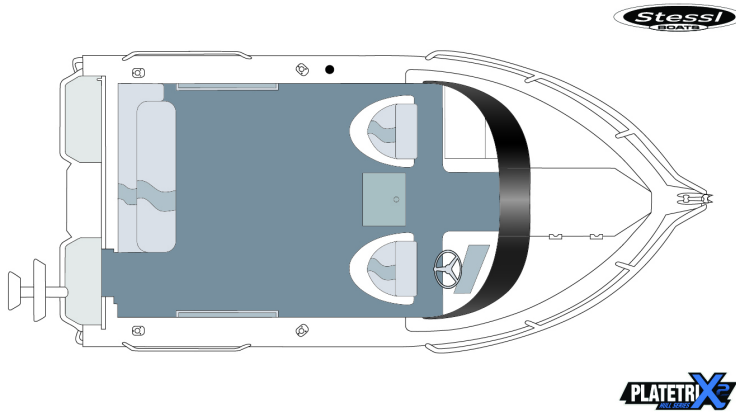

Bluewater

530 BLUEWATER RUNABOUT

Diagram shows standard features and general configuration. Proportions will vary for each model. This drawing is not to scale. Measurements and weights subject to variation and should be used as a guide only.

Specs

Length Overall	5.40m
Length Bow to Transom	5.30m
Beam	2.40m
Depth	1.35m
Bottom Sheet	4mm 5083 high tensile
Side Sheet	4mm 5052 Marine Grade
Transom	XL
Weight (boat only)	700kg
Horsepower Rec.	90 Hp
Horsepower Max	115 Hp
Pax	5 ppl
Series Tab Name	530

Standard Options

- 4mm 5052 Side Sheets
- 4mm 5083 High Tensile Bottom Sheets
- 4mm Bulkheads and frames fully welded to hull – not floating
- Full height transom with twin boarding platforms
- Walk through Transom door
- Fully welded gunnels and side decks
- Extruded Side Decks
- Enclosed rear transom with twin hatches
- Large aluminium anchor well
- Raised front deck with walk through hatch
- Under deck storage compartments
- Large dash fascia for over size electronics
- Tinted acrylic wrap around windscreen
- Baystar Hydraulic Steering
- Gussi Sports Steering wheel
- Pedestal mounted Deluxe Bolster helm seats on slides & swivels
- Folding rear lounge with backrest
- Anchor Winch Brackets
- RAILBLAZA TracLoader Coaming
- Tinned marine wiring harness with battery switch
- 5 gang switch panel with 12V socket
- Automatic bilge pump
- LED Navigation lights and Anchor light
- Australian Standards Approved underfloor foam flotation
- Long range 150 ltr aluminium fuel tank with sender unit
- Heavy-duty dive boarding ladder
- High 32mm Bow rails
- Heavy-duty bow sprit with double rollers and rope keepers
- 32mm Transom rails
- 32mm Side rails
- Large side pockets x 2
- Riveted aluminium Rod Holders x 4
- Cast alloy cleats x 3
- Cup holders x 2
- Gunwale rubber
- Transducer Brackets x 2
- Painted white in and out
- Custom decals
- Captains Pack