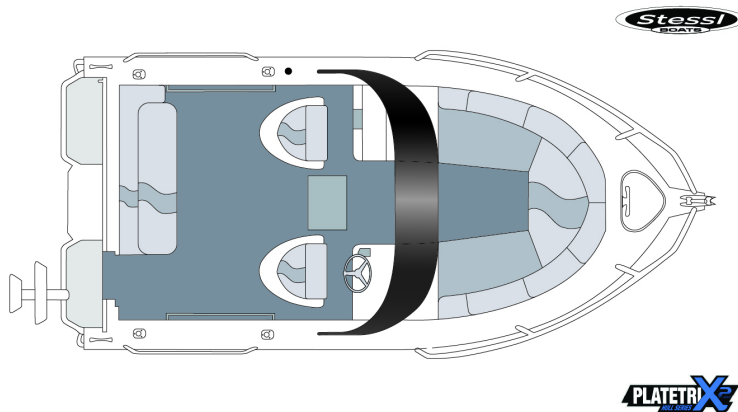

## 530 FUNSEEKER BOWRIDER

Diagram shows standard features and general configuration. Proportions will vary for each model. This drawing is not to scale. Measurements and weights subject to variation and should be used as a guide only.

## Specs

<b>Length Overall</b>	5.40m
<b>Beam</b>	2.40m
<b>Depth</b>	1.35m
<b>Bottom Sheet</b>	4mm 5083 high tensile
<b>Side Sheet</b>	4mm 5052 Marine Grade
<b>Transom</b>	Xtra Long Shaft
<b>Weight (boat only)</b>	610kg
<b>Horsepower Rec.</b>	90Hp
<b>Horsepower Max</b>	115hp
<b>Pax</b>	5 ppl
<b>Series Tab Name</b>	530

## Standard Options

- 4mm 5083 High Tensile Bottom Sheets
- 4mm 5052 Grade Side Sheets
- 4mm Bulkheads and frames fully welded to hull – not floating
- Full height transom with twin boarding platforms
- Walk through Transom door
- Fully welded gunnels and side decks
- Extruded Side Decks
- Enclosed rear transom with twin hatches
- Large aluminium anchor well
- Sports consoles with passenger glove box
- Wrap around tinted windscreen with opening door
- Large dash fascia for over size electronics
- Baystar Hydraulic Steering
- Gussi Sports Steering wheel
- Pedestal mounted Deluxe folding helm seats on slides & swivels
- Folding rear lounge and backrest
- Tinned marine wiring harness with battery switch
- Anchor Winch Brackets
- RAILBLAZA TracLoader Coaming
- 5 gang switch panel with 12V socket
- Automatic bilge pump
- LED Navigation lights and Anchor light
- Carpeted timber floor
- Australian Standards Approved underfloor foam flotation
- Long range 150L aluminium fuel tank with sender unit
- Heavy-duty dive boarding ladder
- High 32mm Bow rails
- Heavy-duty bow sprit with double rollers and rope keepers
- 32mm Transom rails
- 32mm Side rails
- Large side pockets x 2
- Riveted Aluminium Rod Holders x 4
- Cast alloy cleats x 3
- Cup holders x 2
- Transducer Brackets x 2
- Painted white in and out
- Custom decals
- Captains Pack