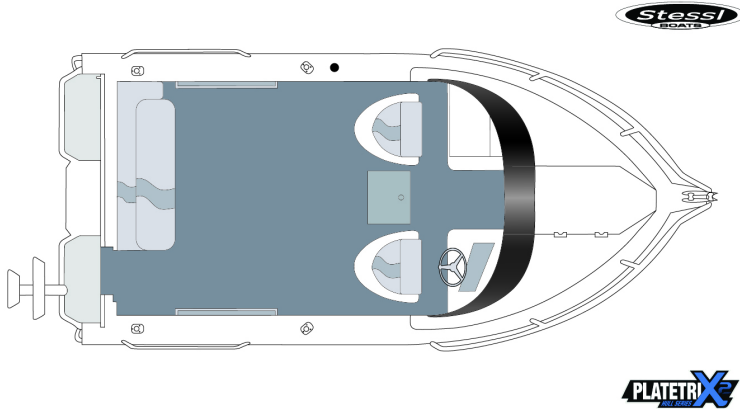

Bluewater

560 BLUEWATER RUNABOUT

Diagram shows standard features and general configuration. Proportions will vary for each model. This drawing is not to scale. Measurements and weights subject to variation and should be used as a guide only.

Specs

| | |
|------------------------------|-----------------------|
| Length Overall | 5.70m |
| Length Bow to Transom | 5.60m |
| Beam | 2.45m |
| Depth | 1.45m |
| Bottom Sheet | 4mm 5083 High Tensile |
| Side Sheet | 4mm 5052 Marine Grade |
| Transom | XL |
| Weight (boat only) | 740kg |
| Horsepower Rec. | 115HP |
| Horsepower Max | 140HP |
| Pax | 6 ppl |
| Series Tab Name | 560 |

Standard Options

- 4mm 5052 Side Sheets
- 4mm 5083 High Tensile Bottom Sheets
- 4mm Bulkheads and frames fully welded to hull – not floating
- Full height transom with twin boarding platforms
- Walk through Transom door
- Fully welded gunnels and side decks
- Extruded Side Decks
- Enclosed rear transom with twin hatches
- Large aluminium anchor well
- Raised front deck with walk through hatch
- Under deck storage compartments
- Large dash fascia for over size electronics
- Tinted acrylic wrap around windscreen
- SeaStar Hydraulic steering
- Gussi Sports Steering wheel
- Pedestal mounted Deluxe Bolster helm seats on slides & swivels
- Folding rear lounge with backrest
- Anchor Winch Brackets
- RAILBLAZA TracLoader Coaming
- Tinned marine wiring harness with battery switch
- 5 gang switch panel with 12V socket
- Automatic bilge pump
- LED Navigation lights and Anchor light
- Australian Standards Approved underfloor foam flotation
- Long range 175 ltr aluminium fuel tank with sender unit
- Heavy-duty dive boarding ladder
- High 32mm Bow rails
- Heavy-duty bow sprit with double rollers and rope keepers
- 32mm Transom rails
- 32mm Side rails
- Large side pockets x 2
- Riveted aluminium Rod Holders x 4
- Cast alloy cleats x 3
- Cup holders x 2
- Gunwale rubber
- Transducer Brackets x 2
- Painted white in and out
- Custom decals
- Captains Pack