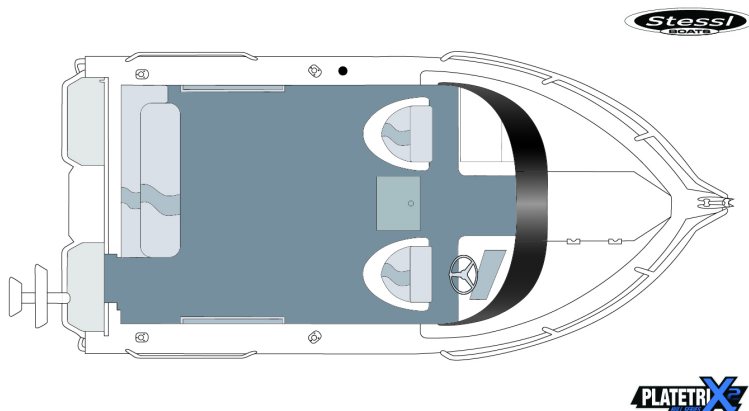

## 590 BLUEWATER RUNABOUT

Diagram shows standard features and general configuration. Proportions will vary for each model. This drawing is not to scale. Measurements and weights subject to variation and should be used as a guide only.

### Specs

<b>Length Overall</b>	6.0m
<b>Length Bow to Transom</b>	5.90m
<b>Beam</b>	2.50m
<b>Depth</b>	1.5m
<b>Bottom Sheet</b>	4mm 5083 High Tensile
<b>Side Sheet</b>	4mm 5052 Marine Grade
<b>Transom</b>	XL
<b>Weight (boat only)</b>	800kg
<b>Horsepower Rec.</b>	140Hp
<b>Horsepower Max</b>	150hp
<b>Pax</b>	6 ppl
<b>Series Tab Name</b>	590