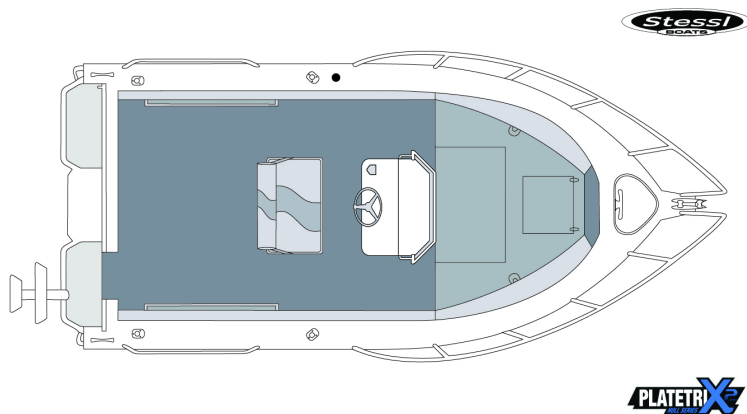

Trophy Centre Console

590 TROPHY CENTRE CONSOLE

Diagram shows standard features and general configuration. Proportions will vary for each model. This drawing is not to scale. Measurements and weights subject to variation and should be used as a guide only.

Specs

Length Overall	6.00m
Beam	2.5m
Depth	1.5m
Bottom Sheet	4mm 5083 high tensile
Side Sheet	4mm 5052 Marine Grade
Transom	XL
Weight (boat only)	710 kg
Horsepower Rec.	140HP
Horsepower Max	150hp
Pax	6 ppl
Series Tab Name	590

Standard Options

- 4mm 5083 high tensile Bottom Sheets
- 4mm 5052 Side Sheets
- 4mm Bulkheads and frames fully welded to hull – not floating
- Full height transom with twin boarding platforms
- Fully welded gunnels and side decks
- Extruded Side Decks
- Enclosed rear transom with twin hatches
- Walk through Transom door
- Large aluminium anchor well
- Raised front casting deck with access hatches
- Two piece folding Centre Console
- Large dash facia for oversize electronics
- Moulded clear acrylic windscreen
- SeaStar Hydraulic steering
- Gussi Sports Steering wheel
- Upholstered helm seat box with swing backrest.
- Tinned marine wiring harness with battery switch
- Anchor Winch Brackets
- RAILBLAZA TracLoader Coaming
- 5 gang switch panel with 12V socket
- Automatic bilge pump
- LED Navigation lights and Anchor light
- Carpeted timber floor
- Australian Standards Approved underfloor foam flotation
- Long range 200L aluminium fuel tank with sender unit
- Heavy-duty dive boarding ladder
- High 32mm Bow rails
- Heavy-duty bow sprit with double rollers and rope keepers
- 32mm Transom rails
- 32mm Side rails
- Large side pockets x 2
- Riveted aluminium Rod Holders x 4
- Cast alloy cleats x 3
- Cup holders x 2
- Transducer Brackets x 2
- Gunwale rubber
- Painted one colour in and out
- Custom decals
- Captains Pack