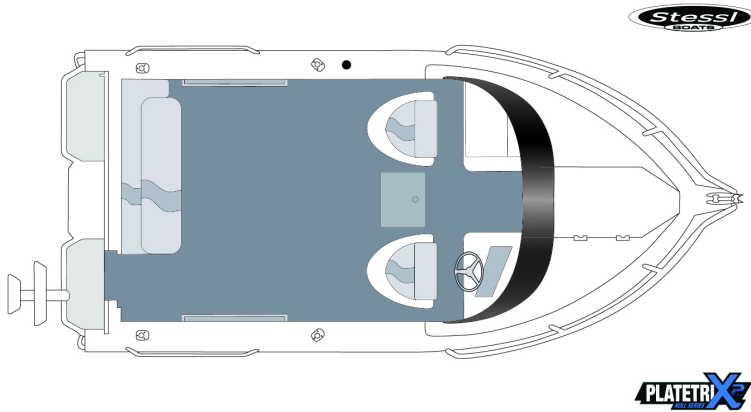

Bluewater

630 BLUEWATER RUNABOUT

Diagram shows standard features and general configuration. Proportions will vary for each model. This drawing is not to scale. Measurements and weights subject to variation and should be used as a guide only.

Specs

Length Overall	6.40m
Beam	2.50m
Depth	1.50m
Bottom Sheet	4mm 5083 high tensile
Side Sheet	4mm 5052 Marine Grade
Transom	XL
Weight (boat only)	855kg
Horsepower Rec.	150Hp
Horsepower Max	200hp
Pax	7 ppl
Max Transom Weight	240KG
Series Tab Name	630

Standard Options

- 4mm 5052 Side Sheets
- 4mm 5083 High Tensile Bottom Sheets
- 4mm Bulkheads and frames fully welded to hull – not floating
- Full height transom with twin boarding platforms
- Walk through Transom door
- Fully welded gunnels and side decks
- Extruded Side Decks
- Enclosed rear transom with twin hatches
- Large aluminium anchor well
- Raised front deck with walk through hatch
- Under deck storage compartments
- Large dash fascia for over size electronics
- Tinted acrylic wrap around windscreen
- SeaStar Hydraulic steering
- Gussi Sports Steering wheel
- Pedestal mounted Deluxe Bolster helm seats on slides & swivels
- Folding rear lounge with backrest
- Tinned marine wiring harness with battery switch
- 5 gang switch panel with 12V socket
- Automatic bilge pump
- Carpeted Timber floor
- Australian Standards Approved underfloor foam flotation
- Long range 250 ltr aluminium fuel tank with sender unit
- Heavy-duty dive boarding ladder
- High 32mm Bow rails
- Heavy-duty bow sprit with double rollers and rope keepers
- 32mm Transom rails
- 32mm Side rails
- Large side pockets x 2
- Riveted aluminium Rod Holders x 4
- Cast alloy cleats x 3
- Cup holders x 2
- Gunwale rubber
- Transducer Brackets x 2
- Painted white in and out
- Custom decals
- Captains Pack