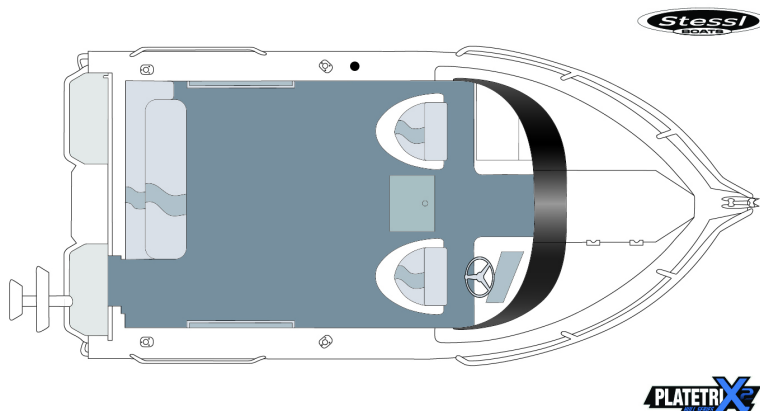

Bluewater

660 BLUEWATER RUNABOUT

Diagram shows standard features and general configuration. Proportions will vary for each model. This drawing is not to scale. Measurements and weights subject to variation and should be used as a guide only.

Specs

Length Overall	6.70m
Beam	2.5m
Depth	1.5m
Bottom Sheet	5mm 5083 high tensile
Side Sheet	4mm 5052 Marine Grade
Transom	XL
Weight (boat only)	1020kg
Horsepower Rec.	175Hp
Horsepower Max	200Hp
Pax	7 ppl
Series Tab Name	660

Standard Options

- 4mm 5052 Side Sheets
- 4mm 5083 High Tensile Bottom Sheets
- 4mm Bulkheads and frames fully welded to hull – not floating
- Full height transom with twin boarding platforms
- Walk through Transom door
- Fully welded gunnels and side decks
- Extruded Side Decks
- Enclosed rear transom with twin hatches
- Large aluminium anchor well
- Raised front deck with walk through hatch
- Under deck storage compartments
- Large dash fascia for over size electronics
- Tinted acrylic wrap around windscreen
- SeaStar Hydraulic steering
- Gussi Sports Steering wheel
- Pedestal mounted Deluxe Bolster helm seats on slides & swivels
- Folding rear lounge with backrest
- Tinned marine wiring harness with battery switch
- 5 gang switch panel with 12V socket
- Automatic bilge pump
- LED Navigation lights and Anchor light
- Carpeted Timber floor
- Australian Standards Approved underfloor foam flotation
- Long range 250 ltr aluminium fuel tank with sender unit
- Heavy-duty dive boarding ladder
- High 32mm Bow rails
- Heavy-duty bow sprit with double rollers and rope keepers
- 32mm Transom rails
- 32mm Side rails
- Large side pockets x 2
- Riveted aluminium Rod Holders x 4
- Cast alloy cleats x 3
- Cup holders x 2
- Gunwale rubber
- Transducer Brackets x 2
- Painted white in and out
- Custom decals
- Captains Pack