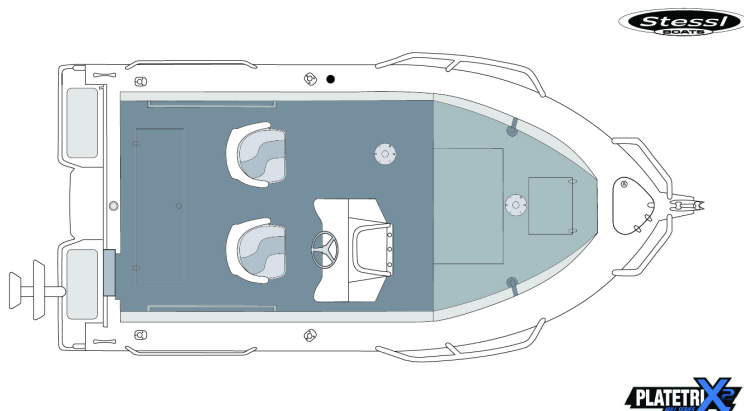

Trophy Side Console

660 TROPHY SIDE CONSOLE

Diagram shows standard features and general configuration. Proportions will vary for each model. This drawing is not to scale. Measurements and weights subject to variation and should be used as a guide only.

Specs

Length Overall	6.70m
Length Bow to Transom	6.60m
Beam	2.5m
Depth	1.5m
Bottom Sheet	5mm 5083 High Tensile
Side Sheet	4mm 5052 Marine Grade
Transom	XL
Weight (boat only)	960kg
Horsepower Rec.	175hp
Horsepower Max	200hp
Pax	7 ppl
Series Tab Name	660